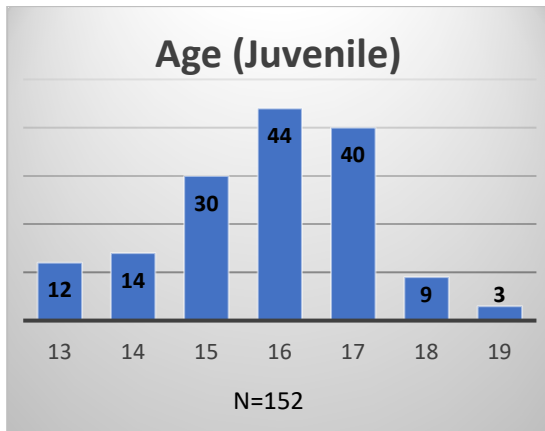

Daily Data Dashboard – June 7, 2023
Demographics for JTDC Population
Wednesday Morning Midnight Count

Total # of probation Involved youth¹: 1,222

¹ Probation Active: Any youth who is pending sentencing with an active social history, has been formally placed on probation or supervision with Cook County Juvenile Probation on the date of the report.

*Age, Gender and Race for Criminal Court population (N=1) is not represented in this report.

Data sources: cFive Supervisor – Probation Population and RMIS – JTDC Population

Daily Data Dashboard – June 7, 2023
Demographics for JTDC Population
Wednesday Morning Midnight Count