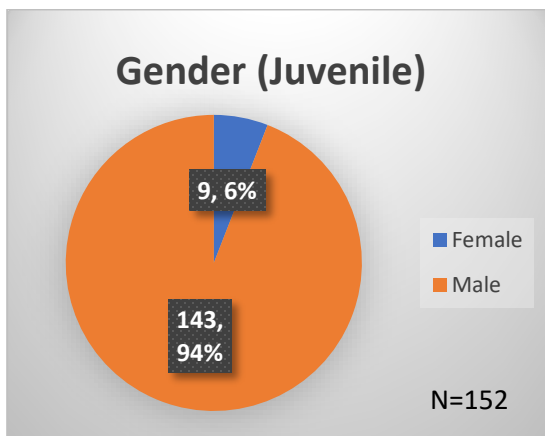

Daily Data Dashboard – June 7, 2023
Demographics for JTDC Population
Wednesday Morning Midnight Count

Total # of probation Involved youth¹: 1,222

¹ Probation Active: Any youth who is pending sentencing with an active social history, has been formally placed on probation or supervision with Cook County Juvenile Probation on the date of the report.

*Age, Gender and Race for Criminal Court population (N=1) is not represented in this report.

Data sources: cFive Supervisor – Probation Population and RMIS – JTDC Population

Daily Data Dashboard – June 7, 2023
Demographics for JTDC Population
Wednesday Morning Midnight Count