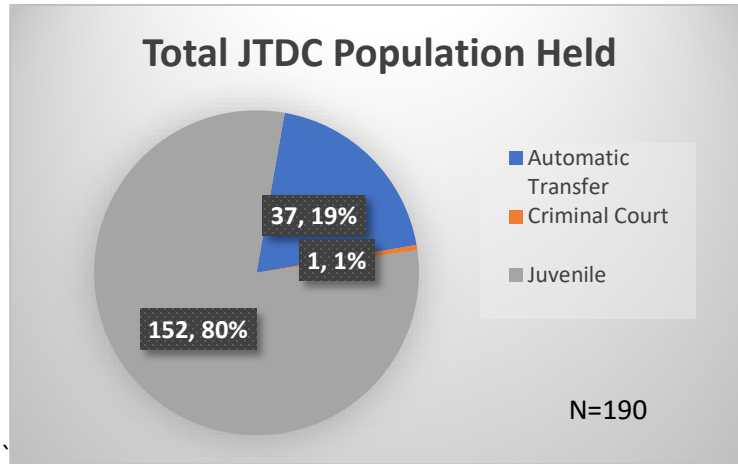

Daily Data Dashboard – June 7, 2023
Demographics for JTDC Population
Wednesday Morning Midnight Count

Total # of probation Involved youth¹: 1,222

¹ Probation Active: Any youth who is pending sentencing with an active social history, has been formally placed on probation or supervision with Cook County Juvenile Probation on the date of the report.

*Age, Gender and Race for Criminal Court population (N=1) is not represented in this report.

Data sources: cFive Supervisor – Probation Population and RMIS – JTDC Population

Daily Data Dashboard – June 7, 2023
Demographics for JTDC Population
Wednesday Morning Midnight Count