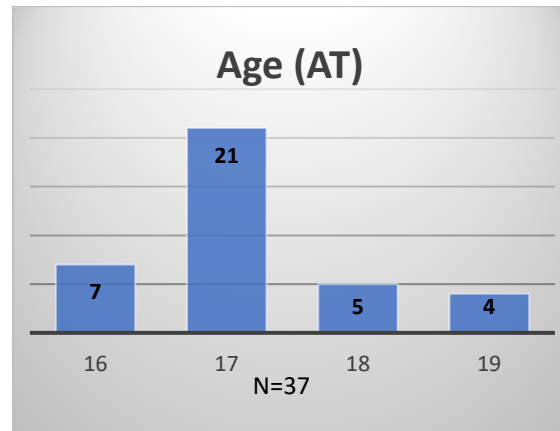

Daily Data Dashboard – June 7, 2023
Demographics for JTDC Population
Wednesday Morning Midnight Count

Total # of probation Involved youth¹: 1,222

¹ Probation Active: Any youth who is pending sentencing with an active social history, has been formally placed on probation or supervision with Cook County Juvenile Probation on the date of the report.

*Age, Gender and Race for Criminal Court population (N=1) is not represented in this report.

Data sources: cFive Supervisor – Probation Population and RMIS – JTDC Population

Daily Data Dashboard – June 7, 2023
Demographics for JTDC Population
Wednesday Morning Midnight Count