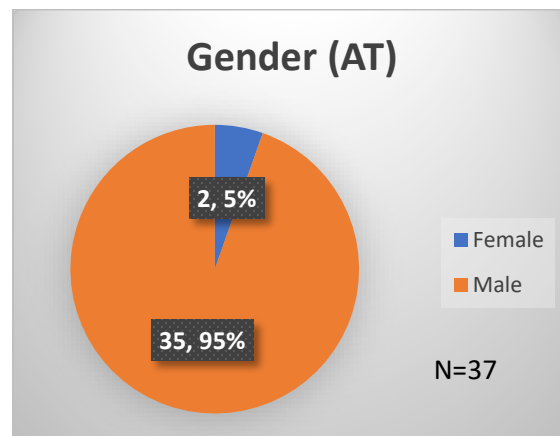

Daily Data Dashboard – June 7, 2023
Demographics for JTDC Population
Wednesday Morning Midnight Count

Total # of probation Involved youth¹: 1,222

¹ Probation Active: Any youth who is pending sentencing with an active social history, has been formally placed on probation or supervision with Cook County Juvenile Probation on the date of the report.

*Age, Gender and Race for Criminal Court population (N=1) is not represented in this report.

Data sources: cFive Supervisor – Probation Population and RMIS – JTDC Population

Daily Data Dashboard – June 7, 2023
Demographics for JTDC Population
Wednesday Morning Midnight Count